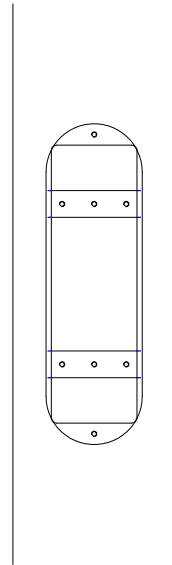

Spigot

DETAIL A

Ground Level

FRONT VIEW

Baseplate
Cover

ISO VIEW

VICPOLE
STREETSCAPE SOLUTIONS
62 Jersey Road
Bayswater Vic 3153